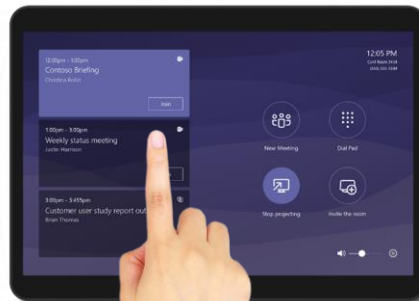

EXPERIENCIA CONSISTENTE EN AULAS