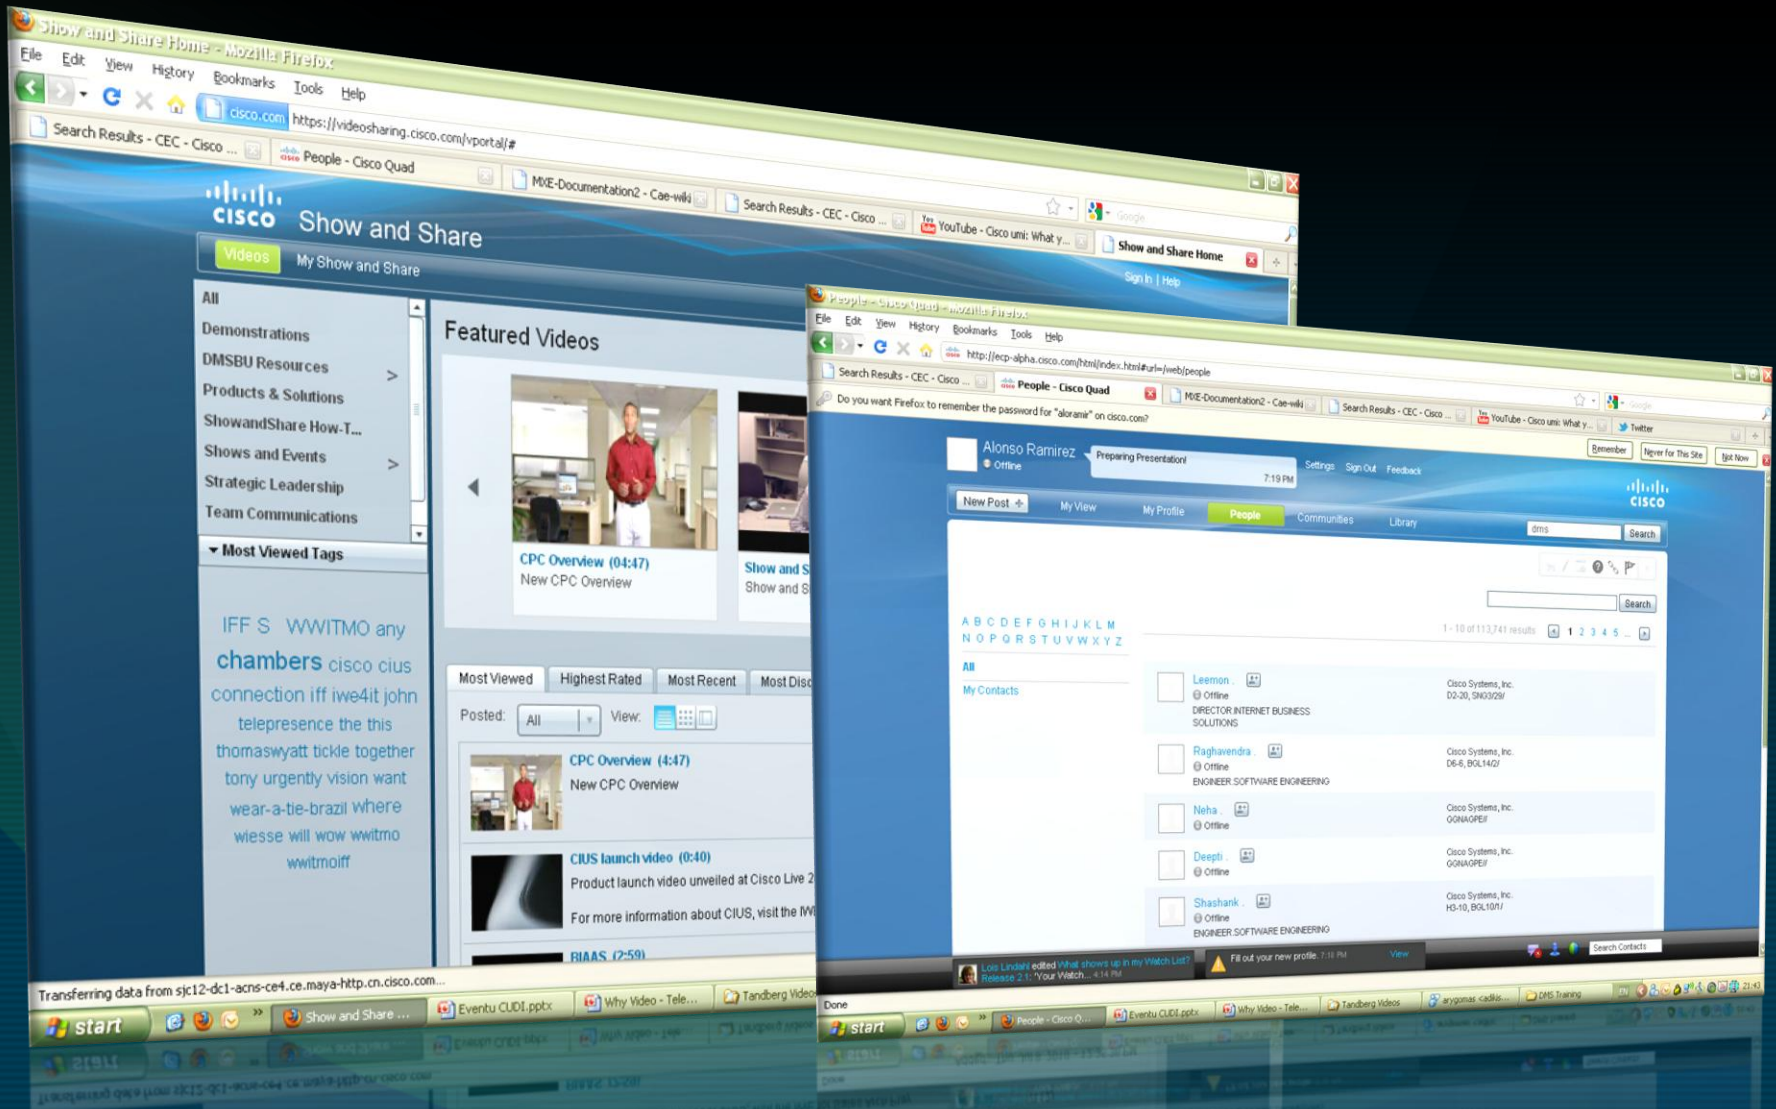

Cisco Quad, Show and Share