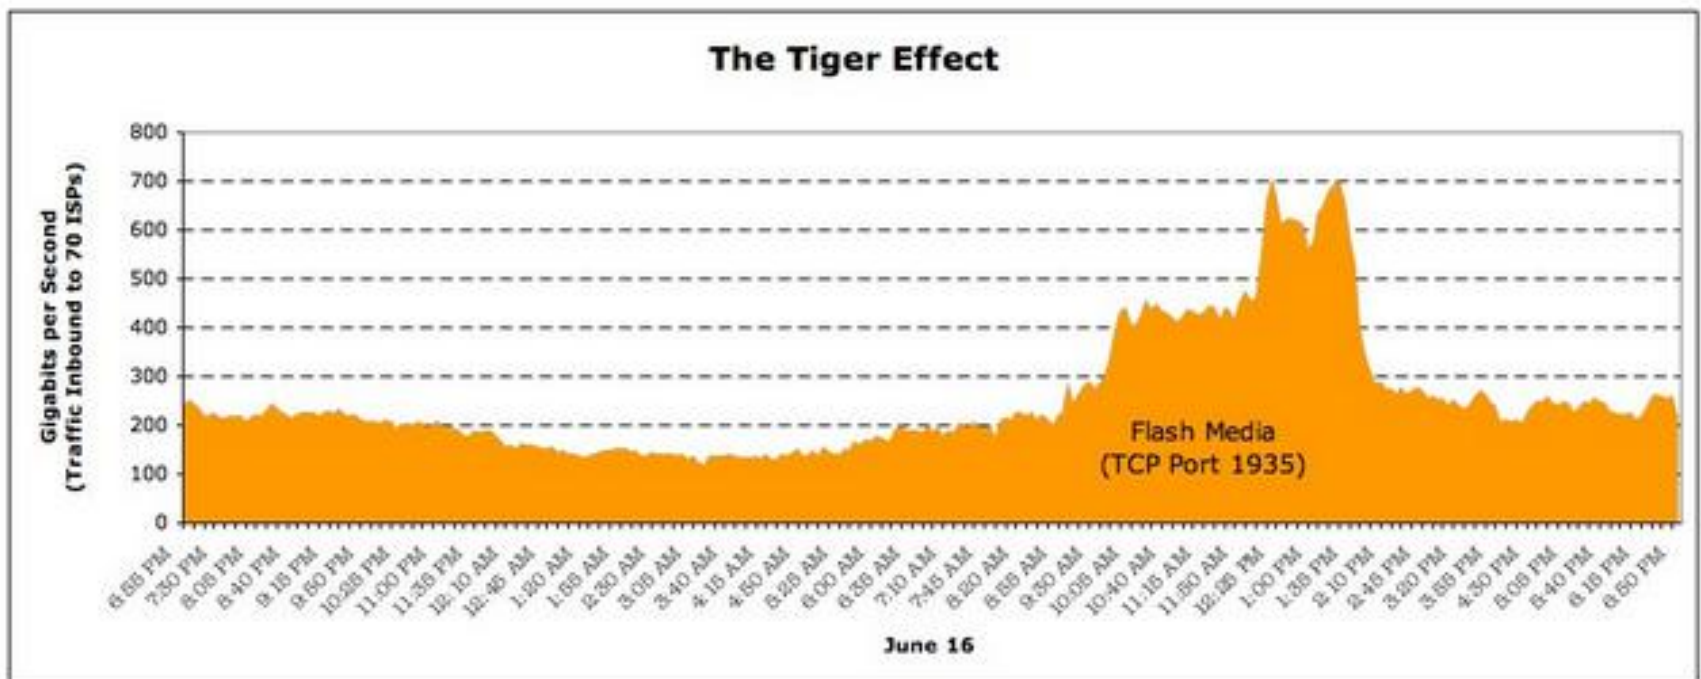

# The Tiger Effect

16 de Junio de 2008, US Open

It turns out that the U.S. Open played at Torrey Pines yesterday generated one of the larger Internet-wide flash crowds this year. Traffic dipped and peaked corresponding to Tiger's initial misses and subsequent spectacular comeback as millions of office bound fans tuned in to the live NBC and ESPN coverage.